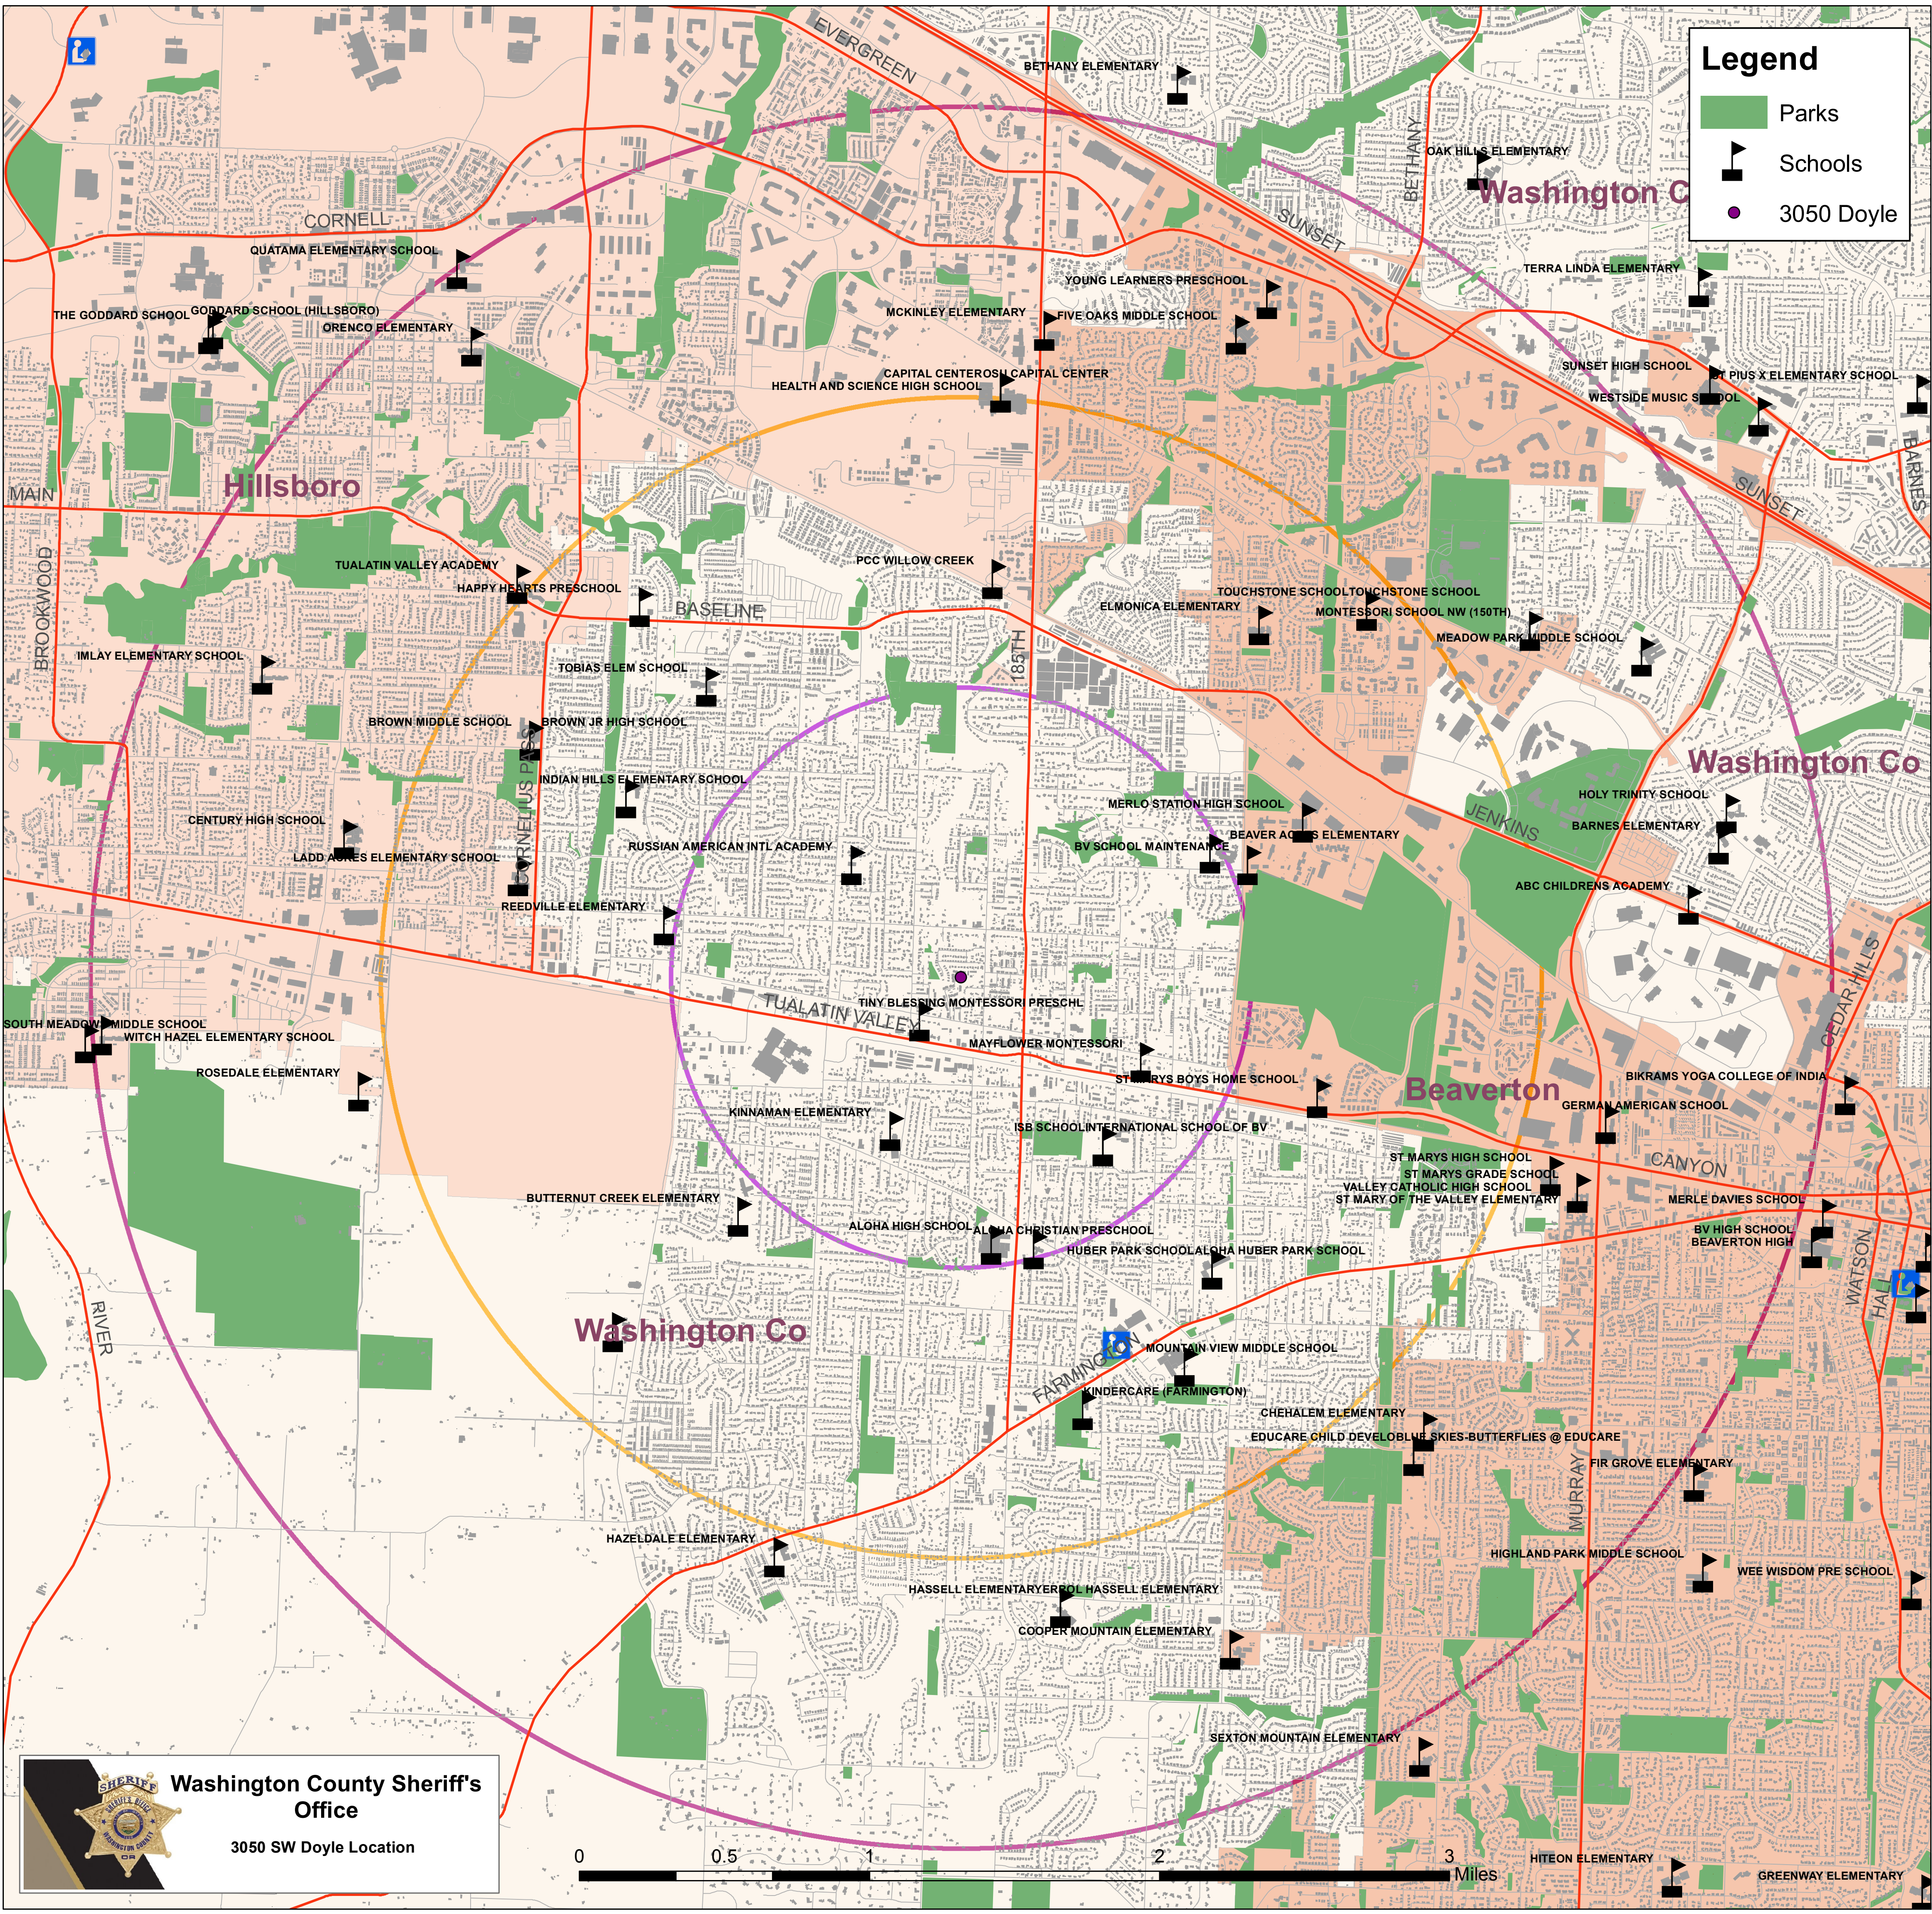

**Legend**

-  Parks
-  Schools
-  3050 Doyle

**Washington County Sheriff's Office**  
3050 SW Doyle Location